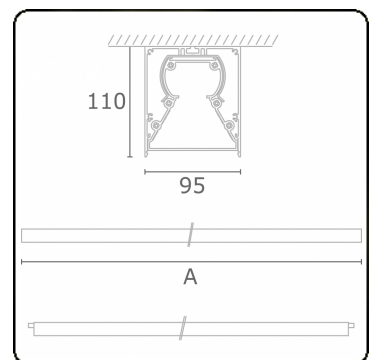

Tube 90 - Surfaced - HO 325mA - transit wired - RAL
35.39134623-9999

Fixture details

Mounting	Ceiling
Light emission	Direct
Fitting cover	satin diffusor
Protection rate	IP 65
Housing	Aluminium/Polycarbonate
Finish	RAL colour at your choice
Certificates	CE, ISO 9001

Electric details

Protection class	I
Supply	230V
Control gear box	Current driver DALI/TD

Lamp details

Lamptype	LED 3000K
Wattage	7,2W
Gross luminous flux	2560
Luminaire power	15,8W
Number	2
Lifetime LED module	L80/B10 > 72000h
Color tolerance	MacAdam 3
CRI	>80

Photometric details

CIE Fluxcode	48 78 94 100 61
--------------	-----------------

Dimensions

A	1024 mm
---	---------

Remarks

Ceiling luminaire - Surface-mounted - HO 325mA - transit wiring - RAL

ENERGY

Verrijgbaar op aanvraag.