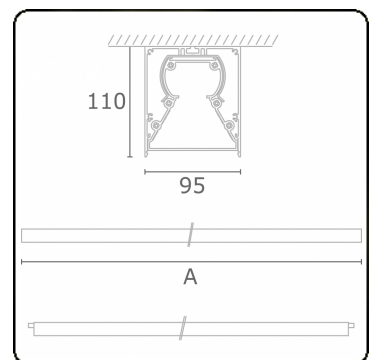

Tube 90 - Surfaced - HO 325mA - transit wired - RAL
35.39134643-9999

Fixture details

Mounting	Ceiling
Light emission	Direct
Fitting cover	satin diffusor
Protection rate	IP 65
Housing	Aluminium/Polycarbonate
Finish	RAL colour at your choice
Certificates	CE, ISO 9001

Electric details

Protection class	I
Supply	230V
Control gear box	Current driver DALI/TD

Lamp details

Lamptype	LED 3000K
Wattage	7,2W
Gross luminous flux	5120
Luminaire power	31,7W
Number	4
Lifetime LED module	L80/B10 > 72000h
Color tolerance	MacAdam 3
CRI	>80

Photometric details

CIE Fluxcode	48 78 94 100 61
--------------	-----------------

Dimensions

A	1584 mm
---	---------

Remarks

Ceiling luminaire - Surface-mounted - HO 325mA - transit wiring - RAL

ENERGY

Verrijgbaar op aanvraag.