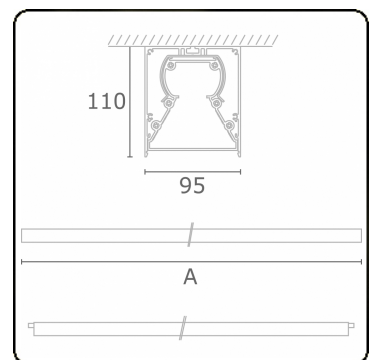

Tube 90 - Surfaced - HO 325mA - transit wired - RAL
35.39134653-9999

Fixture details

Mounting	Ceiling
Light emission	Direct
Fitting cover	satin diffusor
Protection rate	IP 65
Housing	Aluminium/Polycarbonate
Finish	RAL colour at your choice
Certificates	CE, ISO 9001

Electric details

Protection class	I
Supply	230V
Control gear box	Current driver DALI/TD

Lamp details

Lamptype	LED 3000K
Wattage	7,2W
Gross luminous flux	6400
Luminaire power	39,6W
Number	5
Lifetime LED module	L80/B10 > 72000h
Color tolerance	MacAdam 3
CRI	>80

Photometric details

CIE Fluxcode	48 78 94 100 61
--------------	-----------------

Dimensions

A	1864 mm
---	---------

Remarks

Ceiling luminaire - Surface-mounted - HO 325mA - transit wiring - RAL

ENERGY

Verrijgbaar op aanvraag.