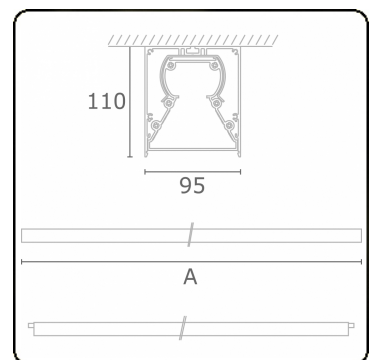

Tube 90 - Surfaced - HO 325mA - transit wired - RAL
35.39134624-9999

Fixture details

Mounting	Ceiling
Light emission	Direct
Fitting cover	satin diffusor
Protection rate	IP 65
Housing	Aluminium/Polycarbonate
Finish	RAL colour at your choice
Certificates	CE, ISO 9001

Electric details

Protection class	I
Supply	230V
Control gear box	Current driver DALI/TD

Lamp details

Lamptype	LED 4000K
Wattage	7,2W
Gross luminous flux	2680
Luminaire power	15,8W
Number	2
Lifetime LED module	L80/B10 > 72000h
Color tolerance	MacAdam 3
CRI	>80

Photometric details

CIE Fluxcode	48 78 94 100 61
--------------	-----------------

Dimensions

A	1024 mm
---	---------

Remarks

Ceiling luminaire - Surface-mounted - HO 325mA - transit wiring - RAL

ENERGY

Verrijgbaar op aanvraag.