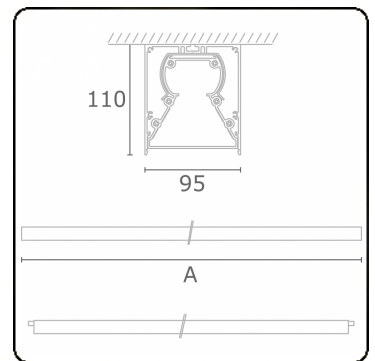

Tube 90 - Surfaced - HO 325mA - transit wired - RAL  
35.39134634-9999

**Fixture details**

Mounting	Ceiling
Light emission	Direct
Fitting cover	satin diffusor
Protection rate	IP 65
Housing	Aluminium/Polycarbonate
Finish	RAL colour at your choice
Certificates	CE, ISO 9001

**Electric details**

Protection class	I
Supply	230V
Control gear box	Current driver DALI/TD

**Lamp details**

Lamptype	LED 4000K
Wattage	7,2W
Gross luminous flux	4020
Luminaire power	23,8W
Number	3
Lifetime LED module	L80/B10 > 72000h
Color tolerance	MacAdam 3
CRI	>80

**Photometric details**

CIE Fluxcode	48 78 94 100 61
--------------	-----------------

**Dimensions**

A	1304 mm
---	---------

**Remarks**

Ceiling luminaire - Surface-mounted - HO 325mA - transit wiring - RAL