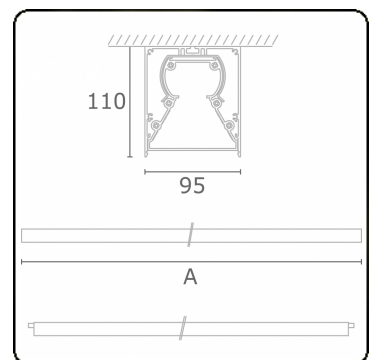

Tube 90 - Surfaced - HO 325mA - transit wired - RAL
35.39135644-9999

Fixture details

Mounting	Ceiling
Light emission	Direct
Fitting cover	satin diffusor
Protection rate	IP 65
Housing	Aluminium/Polycarbonate
Finish	RAL colour at your choice
Certificates	CE, ISO 9001

Electric details

Protection class	I
Supply	230V
Control gear box	Current driver DALI/TD
Emergency set	Autonomy 1 hour DALI

Lamp details

Lamptype	LED 4000K
Wattage	7,2W
Gross luminous flux	5360
Luminaire power	31,7W
Number	4
Lifetime LED module	L80/B10 > 72000h
Color tolerance	MacAdam 3
CRI	>80

Photometric details

CIE Fluxcode	48 78 94 100 61
--------------	-----------------

Dimensions

A	1584 mm
---	---------

Remarks

Ceiling luminaire - Surface-mounted - HO 325mA - transit wiring - RAL

ENERGY

Verrijgbaar op aanvraag.