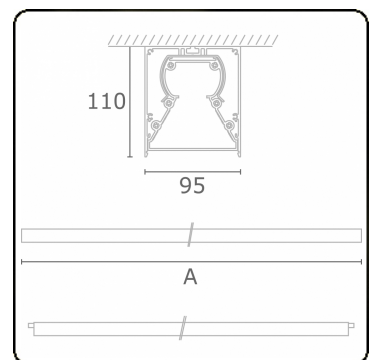

Tube 90 - Surfaced - HO 325mA - transit wired - RAL  
35.39135654-9999

**Fixture details**

Mounting	Ceiling
Light emission	Direct
Fitting cover	satin diffusor
Protection rate	IP 65
Housing	Aluminium/Polycarbonate
Finish	RAL colour at your choice
Certificates	CE, ISO 9001

**Photometric details**

CIE Fluxcode	48 78 94 100 61
--------------	-----------------

**Dimensions**

A	1864 mm
---	---------

**Remarks**

Ceiling luminaire - Surface-mounted - HO 325mA - transit wiring - RAL