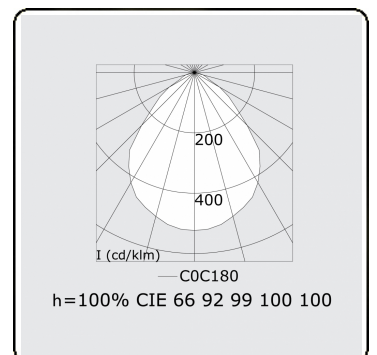

Electric details

Protection class	I
Supply	230V
Control gear box	Current driver 1-10V

Lamp details

Lamptype	LED 4000K
Wattage	195W
Luminaire power	195W
Luminaire luminous flux	20110
Number	1
Lifetime LED module	L80/B10 = 50000h
Color tolerance	MacAdam 3
CRI	>80

Photometric details

UGR	<19
CIE Fluxcode	60 87 97 100 100

Dimensions

A	1200 mm
---	---------

Remarks

Ceiling luminaire - Direct - MPO - MO - RAL 9003

ENERGY

Verrijgbaar op aanvraag.