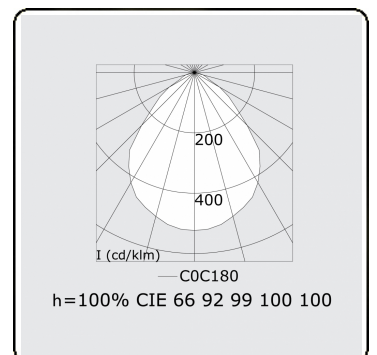

Electric details

Protection class	I
Supply	230V
Control gear box	Power supply touch-dim

Lamp details

Lamptype	LED 4000K
Wattage	195W
Luminaire power	195W
Luminaire luminous flux	20110
Number	1
Lifetime LED module	L80/B10 = 50000h
Color tolerance	MacAdam 3
CRI	>80

Photometric details

UGR	<19
CIE Fluxcode	60 87 97 100 100

Dimensions

A	1200 mm
---	---------

Remarks

Ceiling luminaire - Direct - MPO - MO - RAL 9003

ENERGY

Verrijgbaar op aanvraag.