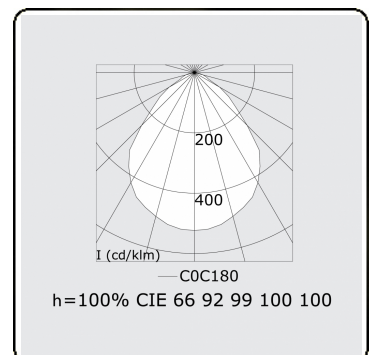

Electric details

Protection class	I
Supply	230V
Control gear box	Current driver

Lamp details

Lamptype	LED 4000K
Wattage	35W
Luminaire power	35W
Luminaire luminous flux	4860
Number	1
Lifetime LED module	L80/B10 = 50000h
Color tolerance	MacAdam 3
CRI	>80

Photometric details

UGR	<19
CIE Fluxcode	60 87 97 100 100

Dimensions

A	500 mm
---	--------

Remarks

Ceiling luminaire - Direct - MPO - MO - RAL 9003

ENERGY

Verrijgbaar op aanvraag.