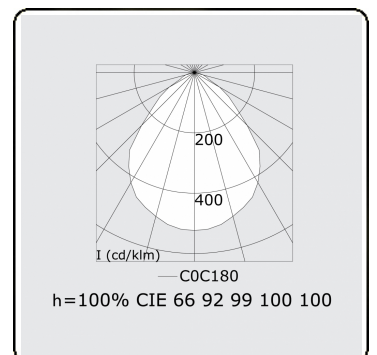

Electric details

Protection class	I
Supply	230V
Control gear box	Current driver 1-10V

Lamp details

Lamptype	LED 4000K
Wattage	52W
Luminaire power	52W
Luminaire luminous flux	7250
Number	1
Lifetime LED module	L80/B10 = 50000h
Color tolerance	MacAdam 3
CRI	>80

Photometric details

UGR	<19
CIE Fluxcode	60 87 97 100 100

Dimensions

A	600 mm
---	--------

Remarks

Ceiling luminaire - Direct - MPO - MO - RAL 9003

ENERGY

Verrijgbaar op aanvraag.