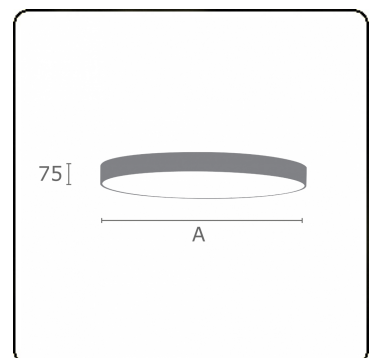

Sferio Direct - satin - MO - RAL 9003
05.36000164-9003

Fixture details

Mounting	Ceiling
Light emission	Direct
Fitting cover	Opal diffuser
Protection rate	IP 20
Housing	Aluminium
Finish	RAL 9003 Signal white
Certificates	CE, ISO 9001

Electric details

Protection class	I
Supply	230V
Control gear box	Current driver

Lamp details

Lamptype	LED 4000K
Wattage	195W
Luminaire power	195W
Luminaire luminous flux	20700
Number	1
Lifetime LED module	L80/B10 = 50000h
Color tolerance	MacAdam 3
CRI	>80

Photometric details

UGR	>19
CIE Fluxcode	47 78 95 100 100

Dimensions

A	1200 mm

Remarks

Ceiling luminaire - Direct - satin - MO - RAL 9003

ENERGY

A
Verkrijgbaar op aanvraag.
B
Disponible sur demande.
C
D
Available on request.
E
F
Auf Anfrage.
G

WXYZ
kWh/1000h

MULTILINE® 2019/2015