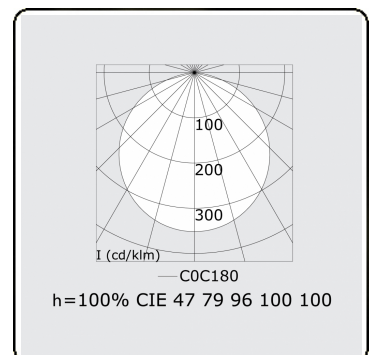

Electric details

Protection class	I
Supply	230V
Control gear box	Power supply DALI

Lamp details

Lamptype	LED 3000K
Wattage	195W
Luminaire power	195W
Luminaire luminous flux	19355
Number	1
Lifetime LED module	L80/B10 = 50000h
Color tolerance	MacAdam 3
CRI	>80

Photometric details

UGR	>19
CIE Fluxcode	47 78 95 100 100

Dimensions

A	1200 mm
---	---------

Remarks

Ceiling luminaire - Direct - satin - MO - RAL 9006

ENERGY

Verrijgbaar op aanvraag.