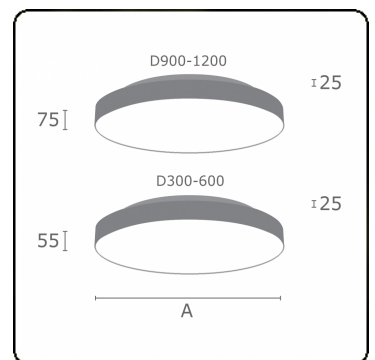

**Electric details**

Protection class	I
Supply	230V
Control gear box	Current driver

**Lamp details**

Lamptype	LED 4000K
Wattage	266W
Luminaire power	266W
Luminaire luminous flux	28420
Number	1
Lifetime LED module	L80/B10 = 50000h
Color tolerance	MacAdam 3
CRI	>80

**Photometric details**

UGR	<19
CIE Fluxcode	60 87 97 56 100

**Dimensions**

A	1200 mm
---	---------

**Remarks**

Ceiling luminaire - Direct/Indirect - MPO - MO - RAL 9006

**ENERGY**

Verrijgbaar op aanvraag.