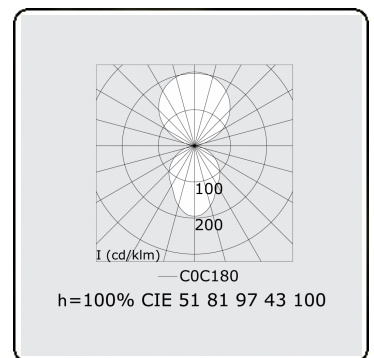

Electric details

| | |
|------------------|-------------------|
| Protection class | I |
| Supply | 230V |
| Control gear box | Power supply DALI |

Lamp details

| | |
|-------------------------|------------------|
| Lamptype | LED 4000K |
| Wattage | 87W |
| Luminaire power | 87W |
| Luminaire luminous flux | 12900 |
| Number | 1 |
| Lifetime LED module | L80/B10 = 50000h |
| Color tolerance | MacAdam 3 |
| CRI | >80 |

Photometric details

| | |
|--------------|-----------------|
| UGR | <19 |
| CIE Fluxcode | 60 87 97 56 100 |

Dimensions

| | |
|---|--------|
| A | 600 mm |
|---|--------|

Remarks

Ceiling luminaire - Direct/Indirect - MPO - MO - RAL 9006