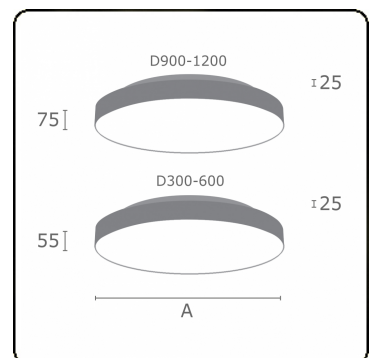

Electric details

Protection class	I
Supply	230V
Control gear box	Power supply DALI

Lamp details

Lamptype	LED 4000K
Wattage	266W
Luminaire power	266W
Luminaire luminous flux	28420
Number	1
Lifetime LED module	L80/B10 = 50000h
Color tolerance	MacAdam 3
CRI	>80

Photometric details

UGR	<19
CIE Fluxcode	60 87 97 56 100

Dimensions

A	1200 mm
---	---------

Remarks

Ceiling luminaire - Direct/Indirect - MPO - MO - RAL 9006

ENERGY

Verrijgbaar op aanvraag.