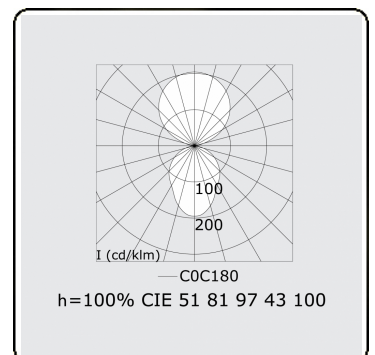

Sferio Direct/Indirect - MPO - MO - RAL 9006
05.36114164-9006

Fixture details

Mounting	Ceiling
Light emission	Direct-Indirect
Fitting cover	micro prismatic diffuser
Protection rate	IP 20
Housing	Aluminium
Finish	RAL 9006 White aluminium
Certificates	CE, ISO 9001

Electric details

Protection class	I
Supply	230V
Control gear box	Power supply DALI

Lamp details

Lamptype	LED 4000K
Wattage	266W
Luminaire power	266W
Luminaire luminous flux	28420
Number	1
Lifetime LED module	L80/B10 = 50000h
Color tolerance	MacAdam 3
CRI	>80

Photometric details

UGR	<19
CIE Fluxcode	60 87 97 56 100

Dimensions

A	1200 mm
---	---------

Remarks

Ceiling luminaire - Direct/Indirect - MPO - MO - RAL 9006

ENERGY

Verrijgbaar op aanvraag.