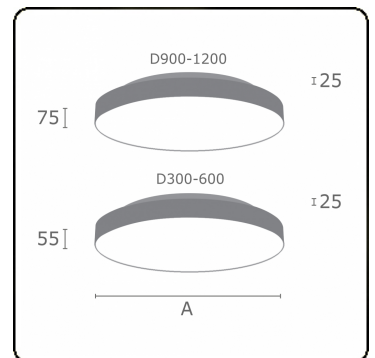

Electric details

Protection class	I
Supply	230V
Control gear box	Power supply touch-dim

Lamp details

Lamptype	LED 4000K
Wattage	87W
Luminaire power	87W
Luminaire luminous flux	12900
Number	1
Lifetime LED module	L80/B10 = 50000h
Color tolerance	MacAdam 3
CRI	>80

Photometric details

UGR	<19
CIE Fluxcode	60 87 97 56 100

Dimensions

A	600 mm
---	--------

Remarks

Ceiling luminaire - Direct/Indirect - MPO - MO - RAL 9006

ENERGY

Verrijgbaar op aanvraag.