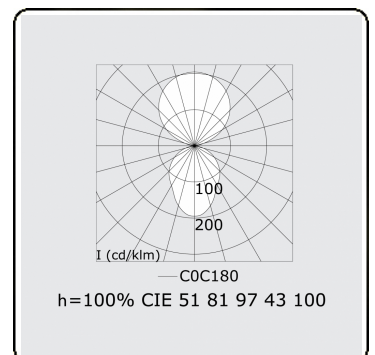

Electric details

Protection class	I
Supply	230V
Control gear box	Power supply touch-dim

Lamp details

Lamptype	LED 4000K
Wattage	87W
Luminaire power	87W
Luminaire luminous flux	12900
Number	1
Lifetime LED module	L80/B10 = 50000h
Color tolerance	MacAdam 3
CRI	>80

Photometric details

UGR	<19
CIE Fluxcode	60 87 97 56 100

Dimensions

A	600 mm
---	--------

Remarks

Ceiling luminaire - Direct/Indirect - MPO - MO - RAL 9006

ENERGY

Verrijgbaar op aanvraag.