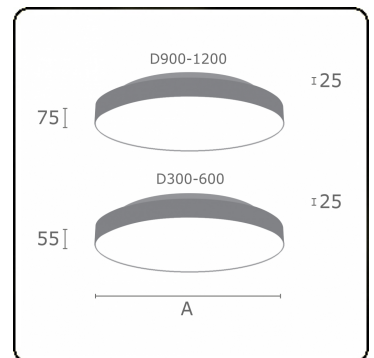

Electric details

Protection class	I
Supply	230V
Control gear box	Power supply touch-dim

Lamp details

Lamptype	LED 4000K
Wattage	266W
Luminaire power	266W
Luminaire luminous flux	28420
Number	1
Lifetime LED module	L80/B10 = 50000h
Color tolerance	MacAdam 3
CRI	>80

Photometric details

UGR	<19
CIE Fluxcode	60 87 97 56 100

Dimensions

A	1200 mm
---	---------

Remarks

Ceiling luminaire - Direct/Indirect - MPO - MO - RAL 9006

ENERGY

Verrijgbaar op aanvraag.