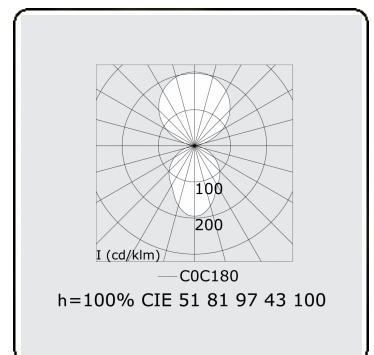

Electric details

Protection class	I
Supply	230V
Control gear box	Power supply touch-dim

Lamp details

Lamptype	LED 4000K
Wattage	266W
Luminaire power	266W
Luminaire luminous flux	28420
Number	1
Lifetime LED module	L80/B10 = 50000h
Color tolerance	MacAdam 3
CRI	>80

Photometric details

UGR	<19
CIE Fluxcode	60 87 97 56 100

Dimensions

A	1200 mm
---	---------

Remarks

Ceiling luminaire - Direct/Indirect - MPO - MO - RAL 9006

ENERGY

Verrijgbaar op aanvraag.