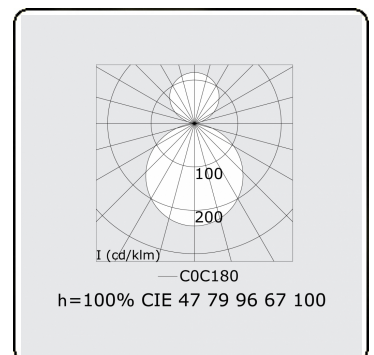

Electric details

Protection class	I
Supply	230V
Control gear box	Current driver 1-10V

Lamp details

Lamptype	LED 4000K
Wattage	87W
Luminaire power	87W
Luminaire luminous flux	13120
Number	1
Lifetime LED module	L80/B10 = 50000h
Color tolerance	MacAdam 3
CRI	>80

Photometric details

UGR	>19
CIE Fluxcode	47 78 95 57 100

Dimensions

A	600 mm
---	--------

Remarks

Ceiling luminaire - Direct/Indirect - satin - MO - RAL 9006

ENERGY

Verrijgbaar op aanvraag.