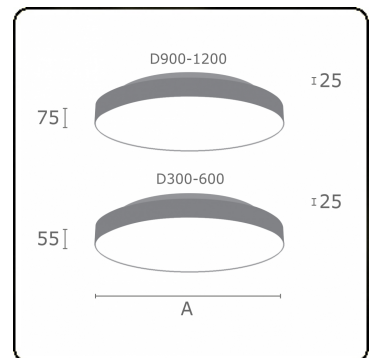

Electric details

Protection class	I
Supply	230V
Control gear box	Current driver 1-10V

Lamp details

Lamptype	LED 4000K
Wattage	87W
Luminaire power	87W
Luminaire luminous flux	13120
Number	1
Lifetime LED module	L80/B10 = 50000h
Color tolerance	MacAdam 3
CRI	>80

Photometric details

UGR	>19
CIE Fluxcode	47 78 95 57 100

Dimensions

A	600 mm
---	--------

Remarks

Ceiling luminaire - Direct/Indirect - satin - MO - RAL 9006

ENERGY

Verrijgbaar op aanvraag.