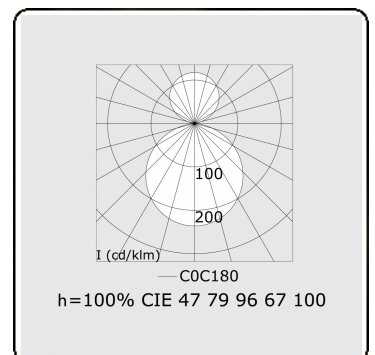

**Electric details**

Protection class	I
Supply	230V
Control gear box	Power supply touch-dim

**Lamp details**

Lamptype	LED 4000K
Wattage	21W
Luminaire power	21W
Luminaire luminous flux	2860
Number	1
Lifetime LED module	L80/B10 = 50000h
Color tolerance	MacAdam 3
CRI	>80

**Photometric details**

UGR	>19
CIE Fluxcode	47 78 95 57 100

**Dimensions**

A	300 mm
---	--------

**Remarks**

Ceiling luminaire - Direct/Indirect - satin - MO - RAL 9006

**ENERGY**

Verrijgbaar op aanvraag.