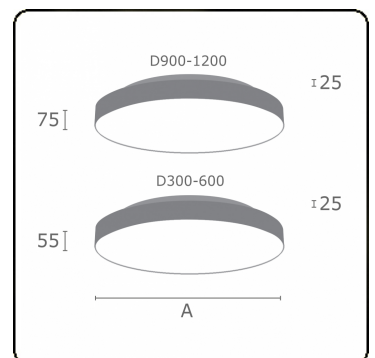

Electric details

Protection class	I
Supply	230V
Control gear box	Power supply touch-dim

Lamp details

Lamptype	LED 4000K
Wattage	87W
Luminaire power	87W
Luminaire luminous flux	13120
Number	1
Lifetime LED module	L80/B10 = 50000h
Color tolerance	MacAdam 3
CRI	>80

Photometric details

UGR	>19
CIE Fluxcode	47 78 95 57 100

Dimensions

A	600 mm
---	--------

Remarks

Ceiling luminaire - Direct/Indirect - satin - MO - RAL 9006

ENERGY

Verrijgbaar op aanvraag.