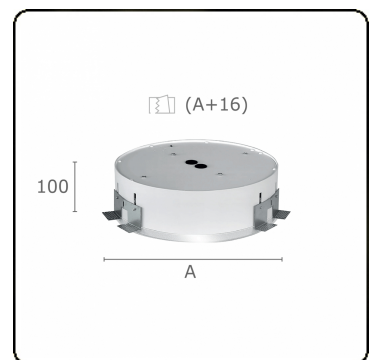

Sferio Direct - MPO - LO - RAL 9003  
07.36010013-9003

**Fixture details**

Mounting	Ceiling recessed
Light emission	Direct
Fitting cover	micro prismatic diffuser
Protection rate	IP 20
Housing	Aluminium
Finish	RAL 9003 Signal white
Certificates	CE, ISO 9001

**Electric details**

Protection class	I
Supply	230V
Control gear box	Current driver

**Lamp details**

Lamptype	LED 3000K
Wattage	8W
Luminaire power	8W
Luminaire luminous flux	823
Number	1
Lifetime LED module	L80/B10 = 50000h
Color tolerance	MacAdam 3
CRI	>80

**Photometric details**

UGR	<19
CIE Fluxcode	60 87 97 100 100

**Dimensions**

A	300 mm
---	--------

**Remarks**

Recessed luminaire (trimless) - Direct - MPO - LO - RAL 9003

**ENERGY**

Verrijgbaar op aanvraag.