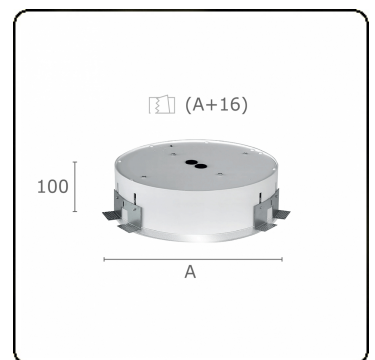

Sferio Direct - MPO - LO - RAL 9003
07.36016014-9003

Fixture details

| | |
|-----------------|--------------------------|
| Mounting | Ceiling recessed |
| Light emission | Direct |
| Fitting cover | micro prismatic diffuser |
| Protection rate | IP 20 |
| Housing | Aluminium |
| Finish | RAL 9003 Signal white |
| Certificates | CE, ISO 9001 |

Electric details

| | |
|------------------|------------------------|
| Protection class | I |
| Supply | 230V |
| Control gear box | Power supply touch-dim |

Lamp details

| | |
|-------------------------|------------------|
| Lamptype | LED 4000K |
| Wattage | 8W |
| Luminaire power | 8W |
| Luminaire luminous flux | 880 |
| Number | 1 |
| Lifetime LED module | L80/B10 = 50000h |
| Color tolerance | MacAdam 3 |
| CRI | >80 |

Photometric details

| | |
|--------------|------------------|
| UGR | <19 |
| CIE Fluxcode | 60 87 97 100 100 |

Dimensions

| | |
|---|--------|
| A | 300 mm |
|---|--------|

Remarks

Recessed luminaire (trimless) - Direct - MPO - LO - RAL 9003