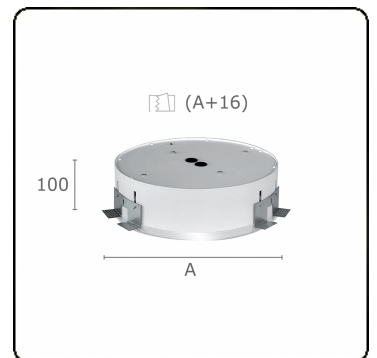

Sferio Direct - MPO - LO - RAL 9003
07.36012023-9003

Fixture details

Mounting	Ceiling recessed
Light emission	Direct
Fitting cover	micro prismatic diffuser
Protection rate	IP 20
Housing	Aluminium
Finish	RAL 9003 Signal white
Certificates	CE, ISO 9001

Electric details

Protection class	I
Supply	230V
Control gear box	Current driver 1-10V

Lamp details

Lamptype	LED 3000K
Wattage	13W
Luminaire power	13W
Luminaire luminous flux	1627
Number	1
Lifetime LED module	L80/B10 = 50000h
Color tolerance	MacAdam 3
CRI	>80

Photometric details

UGR	<19
CIE Fluxcode	60 87 97 100 100

Dimensions

A	400 mm
---	--------

Remarks

Recessed luminaire (trimless) - Direct - MPO - LO - RAL 9003

ENERGY

Verrijgbaar op aanvraag.