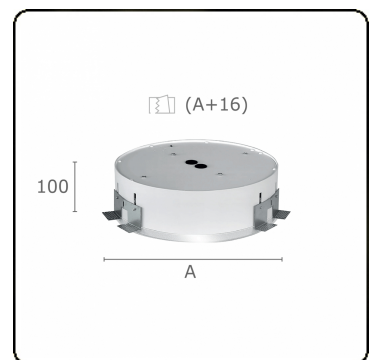

Sferio Direct - MPO - LO - RAL 9003
07.36010044-9003

Fixture details

Mounting	Ceiling recessed
Light emission	Direct
Fitting cover	micro prismatic diffuser
Protection rate	IP 20
Housing	Aluminium
Finish	RAL 9003 Signal white
Certificates	CE, ISO 9001

Electric details

Protection class	I
Supply	230V
Control gear box	Current driver

Lamp details

Lamptype	LED 4000K
Wattage	28W
Luminaire power	28W
Luminaire luminous flux	3860
Number	1
Lifetime LED module	L80/B10 = 50000h
Color tolerance	MacAdam 3
CRI	>80

Photometric details

UGR	<19
CIE Fluxcode	60 87 97 100 100

Dimensions

A	650 mm
---	--------

Remarks

Recessed luminaire (trimless) - Direct - MPO - LO - RAL 9003

ENERGY

Verkrijgbaar op aanvraag.