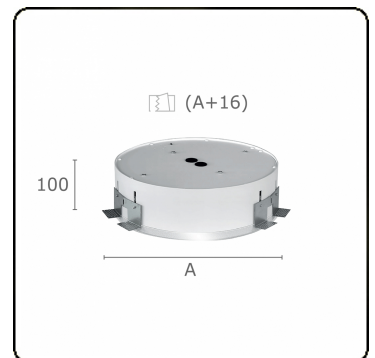

Sferio Direct - MPO - LO - RAL 9003
07.36014044-9003

Fixture details

Mounting	Ceiling recessed
Light emission	Direct
Fitting cover	micro prismatic diffuser
Protection rate	IP 20
Housing	Aluminium
Finish	RAL 9003 Signal white
Certificates	CE, ISO 9001

Electric details

Protection class	I
Supply	230V
Control gear box	Power supply DALI

Lamp details

Lamptype	LED 4000K
Wattage	28W
Luminaire power	28W
Luminaire luminous flux	3860
Number	1
Lifetime LED module	L80/B10 = 50000h
Color tolerance	MacAdam 3
CRI	>80

Photometric details

UGR	<19
CIE Fluxcode	60 87 97 100 100

Dimensions

A	650 mm
---	--------

Remarks

Recessed luminaire (trimless) - Direct - MPO - LO - RAL 9003

ENERGY

Verrijgbaar op aanvraag.