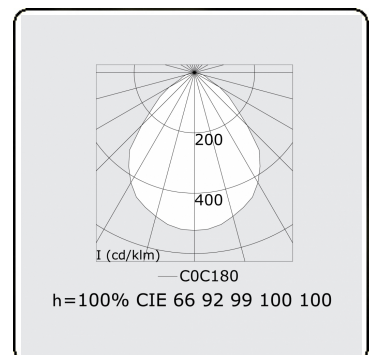

Electric details

Protection class	I
Supply	230V
Control gear box	Power supply DALI

Lamp details

Lamptype	LED 4000K
Wattage	28W
Luminaire power	28W
Luminaire luminous flux	3860
Number	1
Lifetime LED module	L80/B10 = 50000h
Color tolerance	MacAdam 3
CRI	>80

Photometric details

UGR	<19
CIE Fluxcode	60 87 97 100 100

Dimensions

A	650 mm
---	--------

Remarks

Recessed luminaire (trimless) - Direct - MPO - LO - RAL 9003

ENERGY

Verrijgbaar op aanvraag.