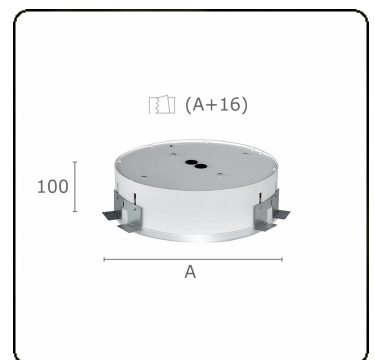

Sferio Direct - MPO - LO - RAL 9003
07.36016043-9003

Fixture details

Mounting	Ceiling recessed
Light emission	Direct
Fitting cover	micro prismatic diffuser
Protection rate	IP 20
Housing	Aluminium
Finish	RAL 9003 Signal white
Certificates	CE, ISO 9001

Electric details

Protection class	I
Supply	230V
Control gear box	Power supply touch-dim

Lamp details

Lamptype	LED 3000K
Wattage	28W
Luminaire power	28W
Luminaire luminous flux	3609
Number	1
Lifetime LED module	L80/B10 = 50000h
Color tolerance	MacAdam 3
CRI	>80

Photometric details

UGR	<19
CIE Fluxcode	60 87 97 100 100

Dimensions

A	650 mm
---	--------

Remarks

Recessed luminaire (trimless) - Direct - MPO - LO - RAL 9003

ENERGY

Verrijgbaar op aanvraag.