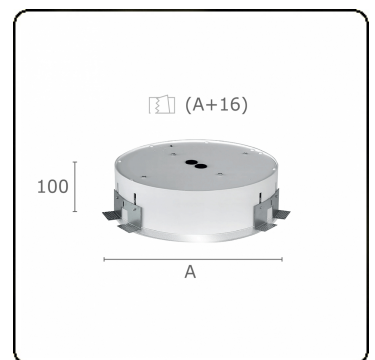

Sferio Direct - MPO - LO - RAL 9003  
07.36016044-9003

**Fixture details**

Mounting	Ceiling recessed
Light emission	Direct
Fitting cover	micro prismatic diffuser
Protection rate	IP 20
Housing	Aluminium
Finish	RAL 9003 Signal white
Certificates	CE, ISO 9001

**Electric details**

Protection class	I
Supply	230V
Control gear box	Power supply touch-dim

**Lamp details**

Lamptype	LED 4000K
Wattage	28W
Luminaire power	28W
Luminaire luminous flux	3860
Number	1
Lifetime LED module	L80/B10 = 50000h
Color tolerance	MacAdam 3
CRI	>80

**Photometric details**

UGR	<19
CIE Fluxcode	60 87 97 100 100

**Dimensions**

A	650 mm
---	--------

**Remarks**

Recessed luminaire (trimless) - Direct - MPO - LO - RAL 9003

**ENERGY**

Verrijgbaar op aanvraag.