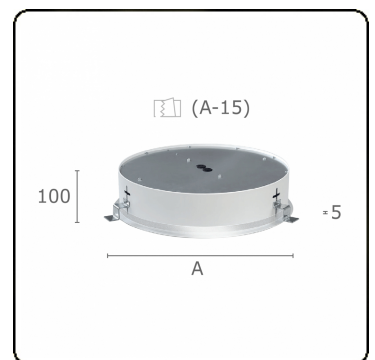

Sferio Direct - satin - MO - RAL 9006
07.36206113-9006

Fixture details

Mounting	Ceiling recessed
Light emission	Direct
Fitting cover	Opal diffuser
Protection rate	IP 20
Housing	Aluminium
Finish	RAL 9006 White aluminium
Certificates	CE, ISO 9001

Electric details

Protection class	I
Supply	230V
Control gear box	Power supply touch-dim

Lamp details

Lamptype	LED 3000K
Wattage	14W
Luminaire power	14W
Luminaire luminous flux	1702
Number	1
Lifetime LED module	L80/B10 = 50000h
Color tolerance	MacAdam 3
CRI	>80

Photometric details

UGR	>19
CIE Fluxcode	47 78 95 100 100

Dimensions

A	320 mm
---	--------

Remarks

Recessed luminaire (with trim) - Direct - satin - MO - RAL 9006

ENERGY

Verrijgbaar op aanvraag.