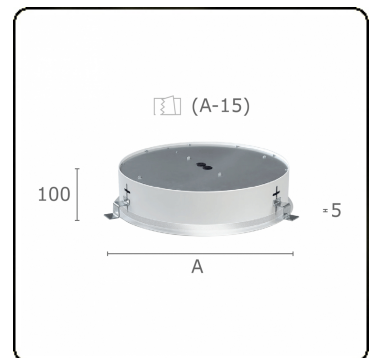

Sferio Direct - satin - MO - RAL 9006
07.36200123-9006

Fixture details

Mounting	Ceiling recessed
Light emission	Direct
Fitting cover	Opal diffuser
Protection rate	IP 20
Housing	Aluminium
Finish	RAL 9006 White aluminium
Certificates	CE, ISO 9001

Electric details

Protection class	I
Supply	230V
Control gear box	Current driver

Lamp details

Lamptype	LED 3000K
Wattage	29W
Luminaire power	29W
Luminaire luminous flux	3553
Number	1
Lifetime LED module	L80/B10 = 50000h
Color tolerance	MacAdam 3
CRI	>80

Photometric details

UGR	>19
CIE Fluxcode	47 78 95 100 100

Dimensions

A	420 mm
---	--------

Remarks

Recessed luminaire (with trim) - Direct - satin - MO - RAL 9006

ENERGY

Verrijgbaar op aanvraag.