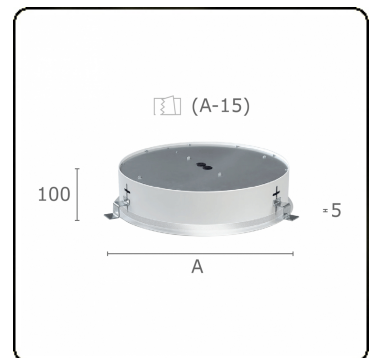

Sferio Direct - satin - MO - RAL 9006  
07.36200123-9006

**Fixture details**

Mounting	Ceiling recessed
Light emission	Direct
Fitting cover	Opal diffuser
Protection rate	IP 20
Housing	Aluminium
Finish	RAL 9006 White aluminium
Certificates	CE, ISO 9001

**Electric details**

Protection class	I
Supply	230V
Control gear box	Current driver

**Lamp details**

Lamptype	LED 3000K
Wattage	29W
Luminaire power	29W
Luminaire luminous flux	3553
Number	1
Lifetime LED module	L80/B10 = 50000h
Color tolerance	MacAdam 3
CRI	>80

**Photometric details**

UGR	>19
CIE Fluxcode	47 78 95 100 100

**Dimensions**

A	420 mm
---	--------

**Remarks**

Recessed luminaire (with trim) - Direct - satin - MO - RAL 9006

**ENERGY**

Verrijgbaar op aanvraag.