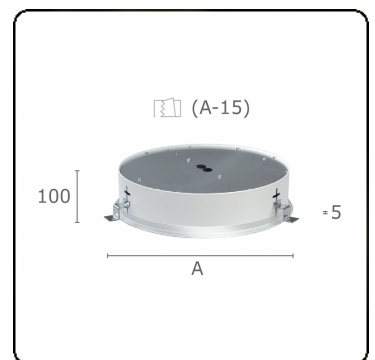

Sferio Direct - satin - MO - RAL 9006
07.36202144-9006

Fixture details

Mounting	Ceiling recessed
Light emission	Direct
Fitting cover	Opal diffuser
Protection rate	IP 20
Housing	Aluminium
Finish	RAL 9006 White aluminium
Certificates	CE, ISO 9001

Electric details

Protection class	I
Supply	230V
Control gear box	Current driver 1-10V

Lamp details

Lamptype	LED 4000K
Wattage	52W
Luminaire power	52W
Luminaire luminous flux	7470
Number	1
Lifetime LED module	L80/B10 = 50000h
Color tolerance	MacAdam 3
CRI	>80

Photometric details

UGR	>19
CIE Fluxcode	47 78 95 100 100

Dimensions

A	670 mm
---	--------

Remarks

Recessed luminaire (with trim) - Direct - satin - MO - RAL 9006

ENERGY

Verrijgbaar op aanvraag.