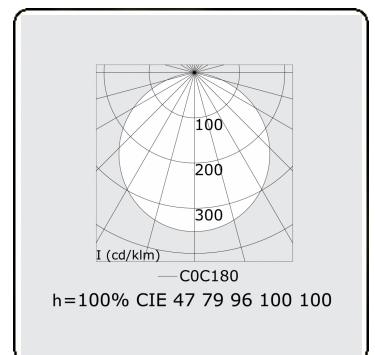

Electric details

Protection class	I
Supply	230V
Control gear box	Power supply touch-dim

Lamp details

Lamptype	LED 3000K
Wattage	52W
Luminaire power	52W
Luminaire luminous flux	6984
Number	1
Lifetime LED module	L80/B10 = 50000h
Color tolerance	MacAdam 3
CRI	>80

Photometric details

UGR	>19
CIE Fluxcode	47 78 95 100 100

Dimensions

A	670 mm
---	--------

Remarks

Recessed luminaire (with trim) - Direct - satin - MO - RAL 9006

ENERGY

Verrijgbaar op aanvraag.