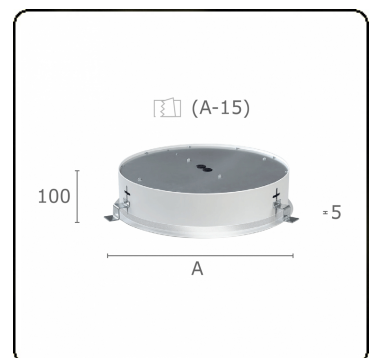

Sferio Direct - satin - MO - RAL 9006
07.36206143-9006

Fixture details

Mounting	Ceiling recessed
Light emission	Direct
Fitting cover	Opal diffuser
Protection rate	IP 20
Housing	Aluminium
Finish	RAL 9006 White aluminium
Certificates	CE, ISO 9001

Electric details

Protection class	I
Supply	230V
Control gear box	Power supply touch-dim

Lamp details

Lamptype	LED 3000K
Wattage	52W
Luminaire power	52W
Luminaire luminous flux	6984
Number	1
Lifetime LED module	L80/B10 = 50000h
Color tolerance	MacAdam 3
CRI	>80

Photometric details

UGR	>19
CIE Fluxcode	47 78 95 100 100

Dimensions

A	670 mm
---	--------

Remarks

Recessed luminaire (with trim) - Direct - satin - MO - RAL 9006

ENERGY

Verrijgbaar op aanvraag.