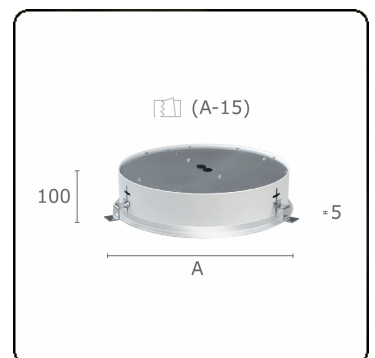

Sferio Direct - satin - MO - RAL 9006
07.36200153-9006

Fixture details

Mounting	Ceiling recessed
Light emission	Direct
Fitting cover	Opal diffuser
Protection rate	IP 20
Housing	Aluminium
Finish	RAL 9006 White aluminium
Certificates	CE, ISO 9001

Electric details

Protection class	I
Supply	230V
Control gear box	Current driver

Lamp details

Lamptype	LED 3000K
Wattage	106W
Luminaire power	106W
Luminaire luminous flux	9958
Number	1
Lifetime LED module	L80/B10 = 50000h
Color tolerance	MacAdam 3
CRI	>80

Photometric details

UGR	>19
CIE Fluxcode	47 78 95 100 100

Dimensions

A	980 mm
---	--------

Remarks

Recessed luminaire (with trim) - Direct - satin - MO - RAL 9006

ENERGY

Verrijgbaar op aanvraag.