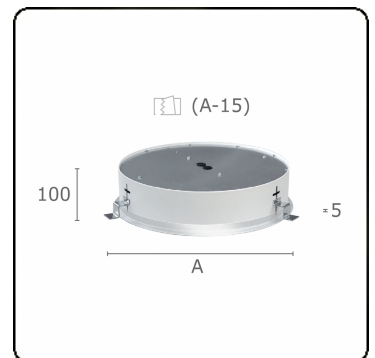

Sferio Direct - satin - MO - RAL 9006
07.36200154-9006

Fixture details

Mounting	Ceiling recessed
Light emission	Direct
Fitting cover	Opal diffuser
Protection rate	IP 20
Housing	Aluminium
Finish	RAL 9006 White aluminium
Certificates	CE, ISO 9001

Electric details

Protection class	I
Supply	230V
Control gear box	Current driver

Lamp details

Lamptype	LED 4000K
Wattage	106W
Luminaire power	106W
Luminaire luminous flux	10650
Number	1
Lifetime LED module	L80/B10 = 50000h
Color tolerance	MacAdam 3
CRI	>80

Photometric details

UGR	>19
CIE Fluxcode	47 78 95 100 100

Dimensions

A	980 mm
---	--------

Remarks

Recessed luminaire (with trim) - Direct - satin - MO - RAL 9006

ENERGY

Verrijgbaar op aanvraag.