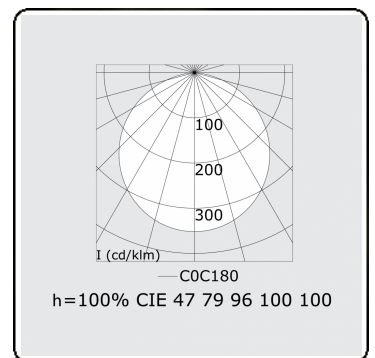

Photometric details

UGR	>19
CIE Fluxcode	47 78 95 100 100

Dimensions

A	980 mm
---	--------

Remarks

Recessed luminaire (with trim) - Direct - satin - MO - RAL 9006

ENERGY

Verrijgbaar op aanvraag.