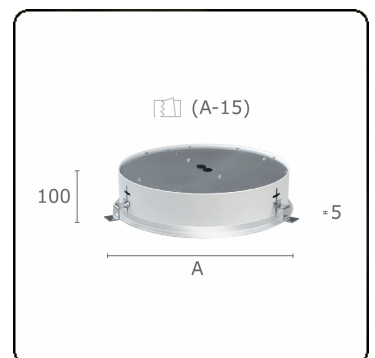

Sferio Direct - satin - MO - RAL 9006
07.36206153-9006

Fixture details

| | |
|-----------------|--------------------------|
| Mounting | Ceiling recessed |
| Light emission | Direct |
| Fitting cover | Opal diffuser |
| Protection rate | IP 20 |
| Housing | Aluminium |
| Finish | RAL 9006 White aluminium |
| Certificates | CE, ISO 9001 |

Electric details

| | |
|------------------|------------------------|
| Protection class | I |
| Supply | 230V |
| Control gear box | Power supply touch-dim |

Lamp details

| | |
|-------------------------|------------------|
| Lamptype | LED 3000K |
| Wattage | 106W |
| Luminaire power | 106W |
| Luminaire luminous flux | 9958 |
| Number | 1 |
| Lifetime LED module | L80/B10 = 50000h |
| Color tolerance | MacAdam 3 |
| CRI | >80 |

Photometric details

| | |
|--------------|------------------|
| UGR | >19 |
| CIE Fluxcode | 47 78 95 100 100 |

Dimensions

| | |
|---|--------|
| A | 980 mm |
|---|--------|

Remarks

Recessed luminaire (with trim) - Direct - satin - MO - RAL 9006