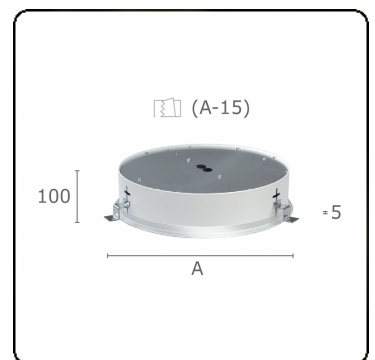

Sferio Direct - satin - MO - RAL 9006  
07.36202163-9006

**Fixture details**

|                 |                          |
|-----------------|--------------------------|
| Mounting        | Ceiling recessed         |
| Light emission  | Direct                   |
| Fitting cover   | Opal diffuser            |
| Protection rate | IP 20                    |
| Housing         | Aluminium                |
| Finish          | RAL 9006 White aluminium |
| Certificates    | CE, ISO 9001             |

**Lamp details**

|                         |                  |
|-------------------------|------------------|
| Lamptype                | LED 3000K        |
| Wattage                 | 195W             |
| Luminaire power         | 195W             |
| Luminaire luminous flux | 17419            |
| Number                  | 1                |
| Lifetime LED module     | L80/B10 = 50000h |
| Color tolerance         | MacAdam 3        |
| CRI                     | >80              |

**Photometric details**

|              |                  |
|--------------|------------------|
| UGR          | >19              |
| CIE Fluxcode | 47 78 95 100 100 |

**Dimensions**

|   |         |
|---|---------|
| A | 1250 mm |
|---|---------|

**Remarks**

Recessed luminaire (with trim) - Direct - satin - MO - RAL 9006

**ENERGY**

Verrijgbaar op aanvraag.

Disponible sur demande.

Available on request.

Auf Anfrage.

**MULTILINE®** **WXYZ**  
kWh/1000h