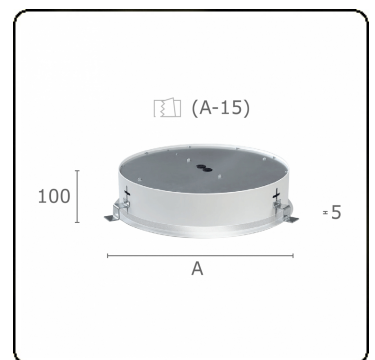

Sferio Direct - satin - MO - RAL 9006
07.36204164-9006

Fixture details

Mounting	Ceiling recessed
Light emission	Direct
Fitting cover	Opal diffuser
Protection rate	IP 20
Housing	Aluminium
Finish	RAL 9006 White aluminium
Certificates	CE, ISO 9001

Electric details

Protection class	I
Supply	230V
Control gear box	Power supply DALI

Lamp details

Lamptype	LED 4000K
Wattage	195W
Luminaire power	195W
Luminaire luminous flux	18630
Number	1
Lifetime LED module	L80/B10 = 50000h
Color tolerance	MacAdam 3
CRI	>80

Photometric details

UGR	>19
CIE Fluxcode	47 78 95 100 100

Dimensions

A	1250 mm
---	---------

Remarks

Recessed luminaire (with trim) - Direct - satin - MO - RAL 9006

ENERGY

Verrijgbaar op aanvraag.