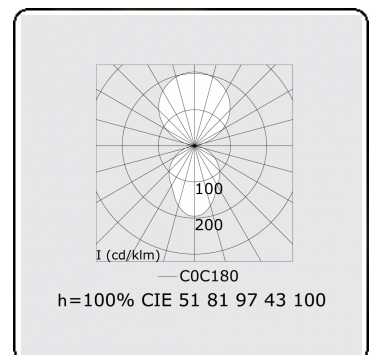

Sferio Direct/Indirect - MPO - MO - RAL 9006
11.36117108-9006

Fixture details

Mounting	Ground
Light emission	Direct-Indirect
Fitting cover	micro prismatic diffuser
Protection rate	IP 20
Housing	Aluminium
Finish	RAL 9006 White aluminium
Certificates	CE, ISO 9001

Electric details

Protection class	I
Supply	230V
Control gear box	Power supply DALI - separately dimmable

Lamp details

Lamptype	LED 4000K
Wattage	88W
Luminaire power	88W
Luminaire luminous flux	12730
Lifetime LED module	L80/B10 = 50000h
Color tolerance	MacAdam 3
CRI	>90

Photometric details

UGR	<19
CIE Fluxcode	12730

Remarks

Standing luminaire - Direct/Indirect - MPO - MO - RAL 9006

ENERGY

A
 Verkrijgbaar op aanvraag.
B
 Disponible sur demande.
C
D
 Available on request.
E
F
 Auf Anfrage.
G