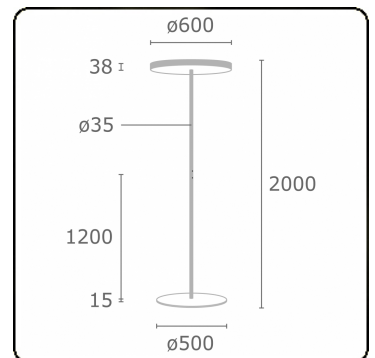

Sferio Direct/Indirect - MPO - MO - RAL 9006
11.36117108-9006

Fixture details

Mounting	Ground
Light emission	Direct-Indirect
Fitting cover	micro prismatic diffuser
Protection rate	IP 20
Housing	Aluminium
Finish	RAL 9006 White aluminium
Certificates	CE, ISO 9001

Electric details

Protection class	I
Supply	230V
Control gear box	Power supply DALI - separately dimmable

Lamp details

Lamptype	LED 4000K
Wattage	88W
Luminaire power	88W
Luminaire luminous flux	12730
Lifetime LED module	L80/B10 = 50000h
Color tolerance	MacAdam 3
CRI	>90

Photometric details

UGR	<19
CIE Fluxcode	12730

Remarks

Standing luminaire - Direct/Indirect - MPO - MO - RAL 9006

ENERGY

A
 Verkrijgbaar op aanvraag.
B
 Disponible sur demande.
C
D
 Available on request.
E
F
 Auf Anfrage.
G