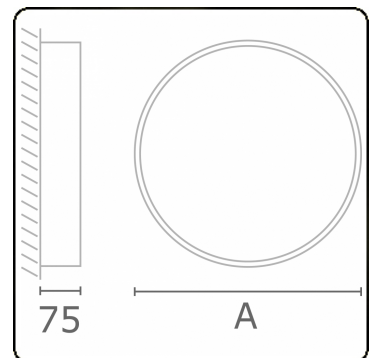

Electric details

Protection class	I
Supply	230V
Control gear box	Power supply touch-dim

Lamp details

Lamptype	LED 3000K
Wattage	8W
Luminaire power	8W
Luminaire luminous flux	851
Number	1
Lifetime LED module	L80/B10 = 50000h
Color tolerance	MacAdam 3
CRI	>80

Photometric details

UGR	>19
CIE Fluxcode	47 78 95 100 100

Dimensions

A	300 mm
---	--------

Remarks

Ceiling luminaire - Direct - satin - LO - IP54 - RAL 9003

ENERGY

Verrijgbaar op aanvraag.