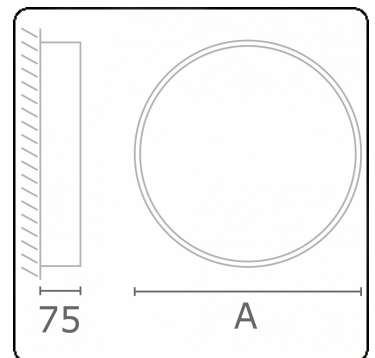

Electric details

Protection class	I
Supply	230V
Control gear box	Current driver 1-10V

Lamp details

Lamptype	LED 4000K
Wattage	29W
Luminaire power	29W
Luminaire luminous flux	3690
Number	1
Lifetime LED module	L80/B10 = 50000h
Color tolerance	MacAdam 3
CRI	>80

Photometric details

UGR	>19
CIE Fluxcode	47 78 95 100 100

Dimensions

A	400 mm
---	--------

Remarks

Ceiling luminaire - Direct - satin - MO - IP54 - RAL 9006

ENERGY

Verkrijgbaar op aanvraag.