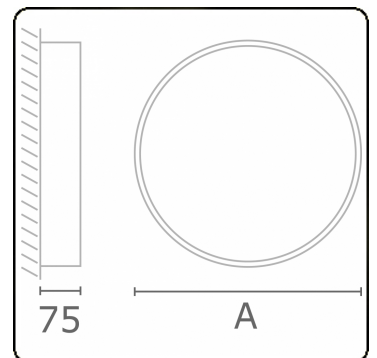

**Electric details**

Protection class	I
Supply	230V
Control gear box	Power supply touch-dim

**Lamp details**

Lamptype	LED 3000K
Wattage	35W
Luminaire power	35W
Luminaire luminous flux	4684
Number	1
Lifetime LED module	L80/B10 = 50000h
Color tolerance	MacAdam 3
CRI	>80

**Photometric details**

UGR	>19
CIE Fluxcode	47 78 95 100 100

**Dimensions**

A	500 mm
---	--------

**Remarks**

Ceiling luminaire - Direct - satin - MO - IP54 - RAL 9006

**ENERGY**

Verrijgbaar op aanvraag.