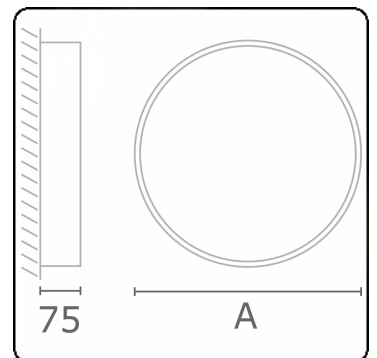

Electric details

Protection class	I
Supply	230V
Control gear box	Power supply touch-dim

Lamp details

Lamptype	LED 4000K
Wattage	35W
Luminaire power	35W
Luminaire luminous flux	5010
Number	1
Lifetime LED module	L80/B10 = 50000h
Color tolerance	MacAdam 3
CRI	>80

Photometric details

UGR	>19
CIE Fluxcode	47 78 95 100 100

Dimensions

A	500 mm
---	--------

Remarks

Ceiling luminaire - Direct - satin - MO - IP54 - RAL 9006

ENERGY

Verrijgbaar op aanvraag.