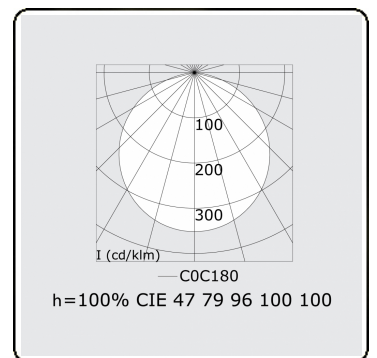

Electric details

Protection class	I
Supply	230V
Control gear box	Power supply touch-dim

Lamp details

Lamptype	LED 4000K
Wattage	35W
Luminaire power	35W
Luminaire luminous flux	5010
Number	1
Lifetime LED module	L80/B10 = 50000h
Color tolerance	MacAdam 3
CRI	>80

Photometric details

UGR	>19
CIE Fluxcode	47 78 95 100 100

Dimensions

A	500 mm
---	--------

Remarks

Ceiling luminaire - Direct - satin - MO - IP54 - RAL 9006

ENERGY

Verrijgbaar op aanvraag.