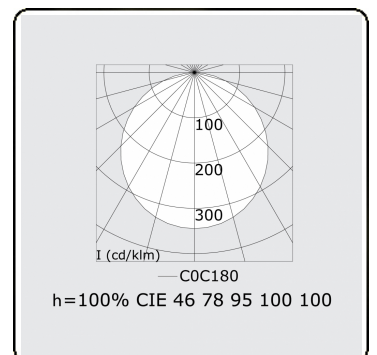

Electric details

Protection class	I
Supply	230V
Control gear box	Current driver 1-10V

Lamp details

Lamptype	LED 4000K
Wattage	51W
Luminaire power	51W
Luminaire luminous flux	6990
Number	1
Lifetime LED module	L80/B10 = 50000h
Color tolerance	MacAdam 3
CRI	>80

Photometric details

UGR	>19
CIE Fluxcode	46 77 94 100 100

Dimensions

A	530 mm
---	--------

Remarks

Suspended luminaire - Direct - satin - HO - ANO

ENERGY

Verrijgbaar op aanvraag.