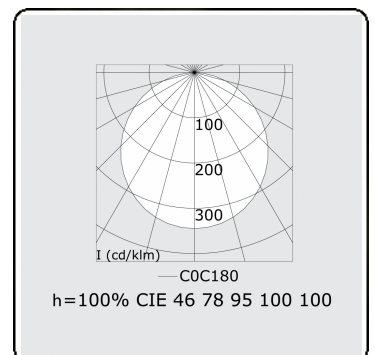

Electric details

Protection class	I
Supply	230V
Control gear box	Power supply touch-dim

Lamp details

Lamptype	LED 4000K
Wattage	65W
Luminaire power	65W
Luminaire luminous flux	8760
Number	1
Lifetime LED module	L80/B10 = 50000h
Color tolerance	MacAdam 3
CRI	>80

Photometric details

UGR	>19
CIE Fluxcode	46 77 94 100 100

Dimensions

A	630 mm
---	--------

Remarks

Suspended luminaire - Direct - satin - HO - ANO

ENERGY

Verrijgbaar op aanvraag.