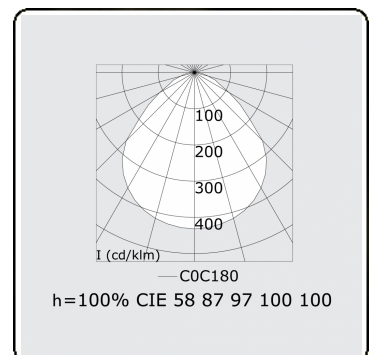

Electric details

Protection class	I
Supply	230V
Control gear box	Current driver

Lamp details

Lamptype	LED 4000K
Wattage	51W
Luminaire power	51W
Luminaire luminous flux	6790
Number	1
Lifetime LED module	L80/B10 = 50000h
Color tolerance	MacAdam 3
CRI	>80

Photometric details

UGR	<19
CIE Fluxcode	58 87 97 100 100

Dimensions

A	530 mm
---	--------

Remarks

Ceiling luminaire - Direct - MPO - HO - ANO

ENERGY

Verrijgbaar op aanvraag.