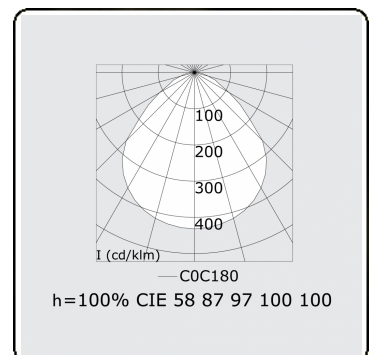

**Electric details**

Protection class	I
Supply	230V
Control gear box	Current driver

**Lamp details**

Lamptype	LED 4000K
Wattage	65W
Luminaire power	65W
Luminaire luminous flux	8500
Number	1
Lifetime LED module	L80/B10 = 50000h
Color tolerance	MacAdam 3
CRI	>80

**Photometric details**

UGR	<19
CIE Fluxcode	58 87 97 100 100

**Dimensions**

A	630 mm
---	--------

**Remarks**

Ceiling luminaire - Direct - MPO - HO - ANO

**ENERGY**

Verrijgbaar op aanvraag.