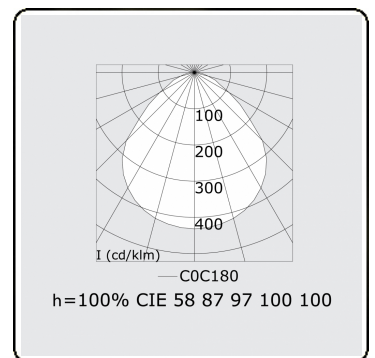

**Electric details**

Protection class	I
Supply	230V
Control gear box	Current driver

**Lamp details**

Lamptype	LED 4000K
Wattage	228W
Luminaire power	228W
Luminaire luminous flux	23550
Number	1
Lifetime LED module	L80/B10 = 50000h
Color tolerance	MacAdam 3
CRI	>80

**Photometric details**

UGR	<19
CIE Fluxcode	58 87 97 100 100

**Dimensions**

A	1200 mm
---	---------

**Remarks**

Ceiling luminaire - Direct - MPO - HO - ANO

**ENERGY**

Verrijgbaar op aanvraag.