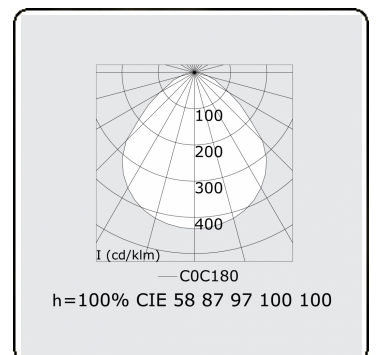

**Electric details**

Protection class	I
Supply	230V
Control gear box	Current driver 1-10V

**Lamp details**

Lamptype	LED 4000K
Wattage	18W
Luminaire power	18W
Luminaire luminous flux	2010
Number	1
Lifetime LED module	L80/B10 = 50000h
Color tolerance	MacAdam 3
CRI	>80

**Photometric details**

UGR	<19
CIE Fluxcode	58 87 97 100 100

**Dimensions**

A	330 mm
---	--------

**Remarks**

Ceiling luminaire - Direct - MPO - HO - ANO

**ENERGY**

Verrijgbaar op aanvraag.