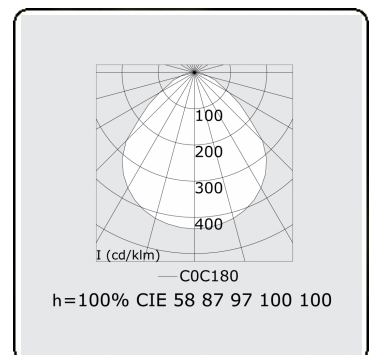

**Electric details**

Protection class	I
Supply	230V
Control gear box	Current driver 1-10V

**Lamp details**

Lamptype	LED 4000K
Wattage	129W
Luminaire power	129W
Luminaire luminous flux	13240
Number	1
Lifetime LED module	L80/B10 = 50000h
Color tolerance	MacAdam 3
CRI	>80

**Photometric details**

UGR	<19
CIE Fluxcode	58 87 97 100 100

**Dimensions**

A	900 mm
---	--------

**Remarks**

Ceiling luminaire - Direct - MPO - HO - ANO

**ENERGY**

Verrijgbaar op aanvraag.