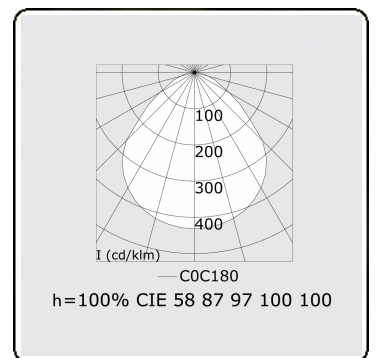

Electric details

| | |
|------------------|----------------------|
| Protection class | I |
| Supply | 230V |
| Control gear box | Current driver 1-10V |

Lamp details

| | |
|-------------------------|------------------|
| Lamptype | LED 4000K |
| Wattage | 129W |
| Luminaire power | 129W |
| Luminaire luminous flux | 13240 |
| Number | 1 |
| Lifetime LED module | L80/B10 = 50000h |
| Color tolerance | MacAdam 3 |
| CRI | >80 |

Photometric details

| | |
|--------------|------------------|
| UGR | <19 |
| CIE Fluxcode | 58 87 97 100 100 |

Dimensions

| | |
|---|--------|
| A | 900 mm |
|---|--------|

Remarks

Ceiling luminaire - Direct - MPO - HO - ANO