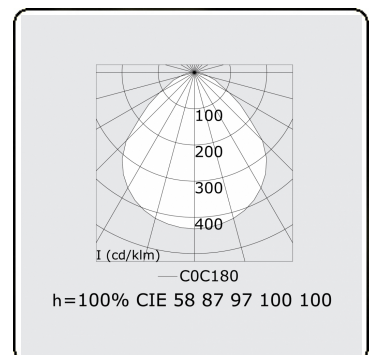

Electric details

Protection class	I
Supply	230V
Control gear box	Current driver 1-10V

Lamp details

Lamptype	LED 4000K
Wattage	228W
Luminaire power	228W
Luminaire luminous flux	23550
Number	1
Lifetime LED module	L80/B10 = 50000h
Color tolerance	MacAdam 3
CRI	>80

Photometric details

UGR	<19
CIE Fluxcode	58 87 97 100 100

Dimensions

A	1200 mm
---	---------

Remarks

Ceiling luminaire - Direct - MPO - HO - ANO

ENERGY

Verkrijgbaar op aanvraag.